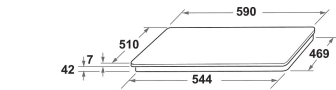

## MAIN FEATURES

Product group	Ploča za kuhanje
Construction type	Ugradbeni
Type of control	Mechanical
Type of control settings	-
Number of gas burners	4
Number of electric cooking zones	0
Number of electric plates	0
Number of radiant plates	0
Number of halogen plates	0
Number of induction plates	0
Number of electric warming zones	0
Location of control panel	Front
Basic surface material	Glass
Main colour of product	Crna
Electrical connection rating (W)	0
Gas connection rating (W)	8000
Current (A)	0,2
Voltage (V)	230
Frequency (Hz)	50
Length of Electrical Supply Cord (cm)	85
Plug type	Ne
Gas connection	-
Width of the product	590
Height of the product	49
Depth of the product	510
Minimum niche height	41
Minimum niche width	560
Niche depth	490
Net weight (kg)	12.5
Automatic programmes	Ne