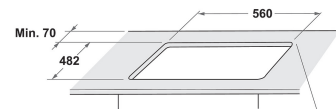

## MAIN FEATURES

Product group	Ploča za kuhanje
Construction type	Ugradbeni
Type of control	Mechanical
Type of control settings	-
Number of gas burners	4
Number of electric cooking zones	0
Number of electric plates	0
Number of radiant plates	0
Number of halogen plates	0
Number of induction plates	0
Number of electric warming zones	0
Location of control panel	Front
Basic surface material	Glass
Main colour of product	Crna
Electrical connection rating (W)	0
Gas connection rating (W)	8000
Current (A)	0,2
Voltage (V)	230
Frequency (Hz)	50
Length of Electrical Supply Cord (cm)	85
Plug type	Ne
Gas connection	-
Width of the product	590
Height of the product	49
Depth of the product	510
Minimum niche height	41
Minimum niche width	560
Niche depth	490
Net weight (kg)	12.5
Automatic programmes	Ne