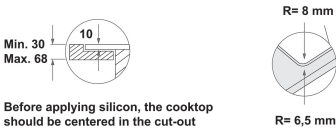

## MAIN FEATURES

Product group	Ploča za kuhanje
Construction type	Ugradbeni
Type of control	Mechanical
Type of control settings	-
Number of gas burners	4
Number of electric cooking zones	0
Number of electric plates	0
Number of radiant plates	0
Number of halogen plates	0
Number of induction plates	0
Number of electric warming zones	0
Location of control panel	Front
Basic surface material	Glass
Main colour of product	Crna
Electrical connection rating (W)	0
Gas connection rating (W)	8000
Current (A)	0,2
Voltage (V)	230
Frequency (Hz)	50
Length of Electrical Supply Cord (cm)	85
Plug type	Ne
Gas connection	-
Width of the product	590
Height of the product	49
Depth of the product	510
Minimum niche height	41
Minimum niche width	560
Niche depth	490
Net weight (kg)	12.5
Automatic programmes	Ne