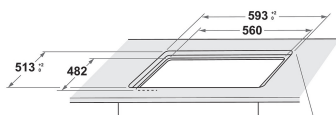

## MAIN FEATURES

Product group	Ploča za kuhanje
Construction type	Ugradbeni
Type of control	Mechanical
Type of control settings	-
Number of gas burners	4
Number of electric cooking zones	0
Number of electric plates	0
Number of radiant plates	0
Number of halogen plates	0
Number of induction plates	0
Number of electric warming zones	0
Location of control panel	Front
Basic surface material	Glass
Main colour of product	Crna
Electrical connection rating (W)	0
Gas connection rating (W)	8000
Current (A)	0,2
Voltage (V)	230
Frequency (Hz)	50
Length of Electrical Supply Cord (cm)	85
Plug type	Ne
Gas connection	-
Width of the product	590
Height of the product	49
Depth of the product	510
Minimum niche height	41
Minimum niche width	560
Niche depth	490
Net weight (kg)	12.5
Automatic programmes	Ne