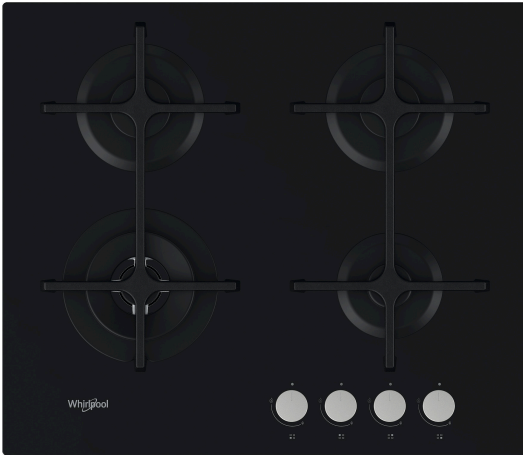

# GOA 6423/NB

12NC: 859991031270

GTIN (EAN) code: 8003437831089

**Whirlpool**

SENSING THE DIFFERENCE

## MAIN FEATURES

Product group	Ploča za kuhanje
Construction type	Ugradbeni
Type of control	Mechanical
Type of control settings	-
Number of gas burners	4
Number of electric cooking zones	0
Number of electric plates	0
Number of radiant plates	0
Number of halogen plates	0
Number of induction plates	0
Number of electric warming zones	0
Location of control panel	Front
Basic surface material	Glass
Main colour of product	Crna
Electrical connection rating (W)	0
Gas connection rating (W)	8000
Current (A)	0,2
Voltage (V)	230
Frequency (Hz)	50
Length of Electrical Supply Cord (cm)	85
Plug type	Ne
Gas connection	-
Width of the product	590
Height of the product	49
Depth of the product	510
Minimum niche height	41
Minimum niche width	560
Niche depth	490
Net weight (kg)	12.5
Automatic programmes	Ne